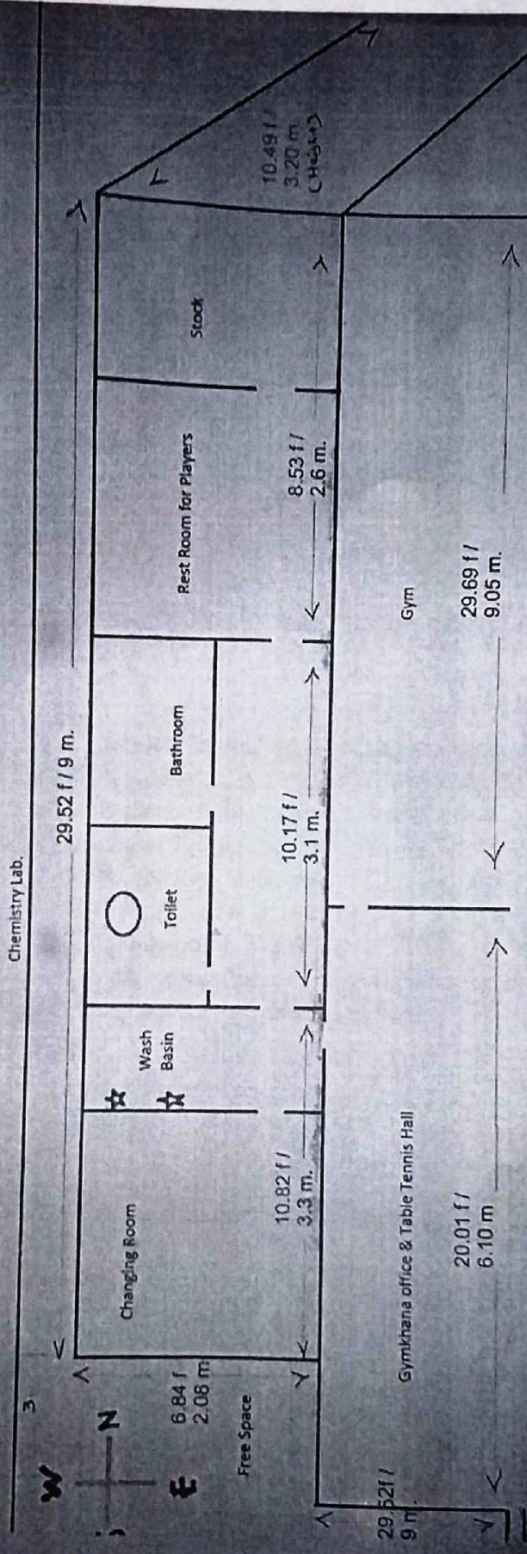

GYMKHANA CHANGING AND WASH ROOM PLAN.

☐ Construction Plan.