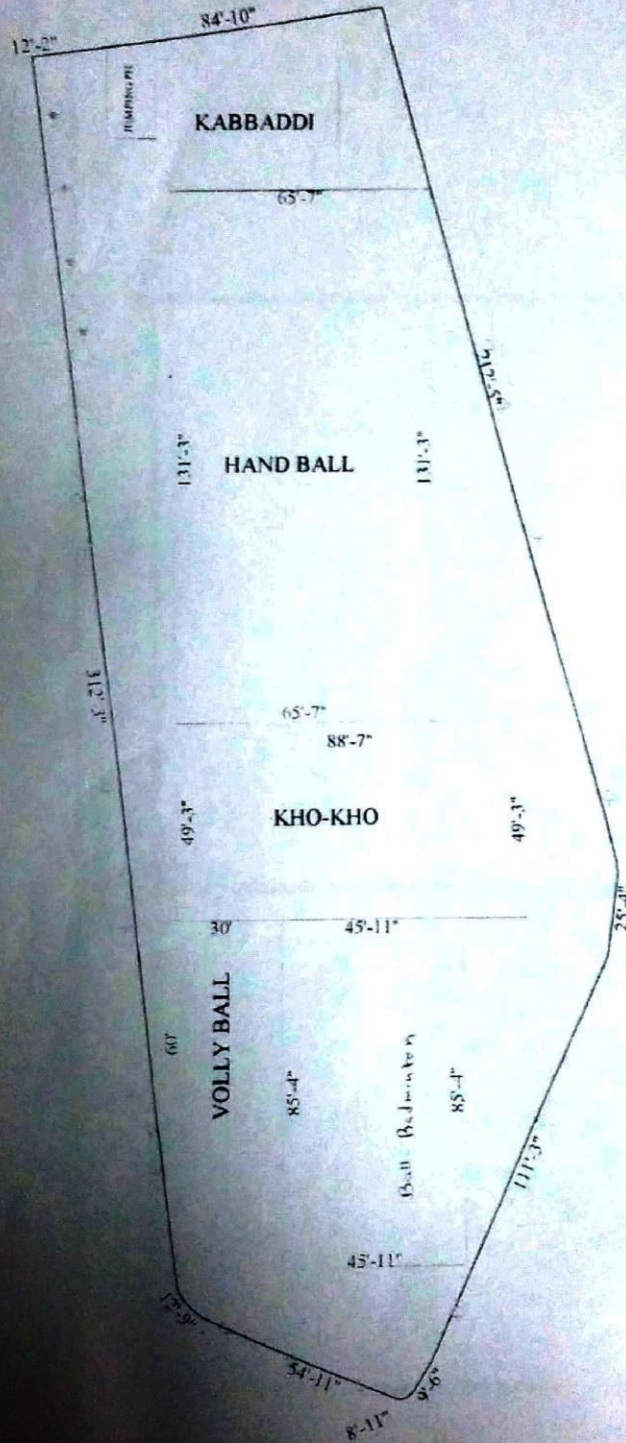

4.1.2

PDEA's

AnnasahebMagarMahavidyalaya,hadapsar Pune-28 **Infrastructurefacilities (Extra-curricular activities)**

S.N.	Particulars	Number	area/size	year ofestablishment	userrate.
1	Gymkhana ,Indoorgames,Gymnasium	2	1800 sqft	1971	50 Student per day
2	Outdoorgames	4	33389.65sqft	1971	50 Student per day
3	NSS Room	1	200 sq. ft	1973	2.5 unit (250)
4	NCC Room	1	200 sq. ft	1973	54Cadet.
5	Cultural ActivitiesRoom	1	1000sq. ft	1971	500 Studentper year
6	Auditorium (ShivajiHall)	1	8050 sq. ft	2008	100
7	Communication Skillsdevelopment	1	340 sq. ft	2007	100
8	Yoga	1	590 sq. ft.	2010	100

**PROPOSED PLAY GROUND OF ANNA SAHEB MAGAR
HADAPSAR COLLEGE.**

**TOTAL AREA
3102 SQM.
33386 SFT.**

NOTE: ALL DIMENSIONS ARE IN FT. INCH

SCALE	1:100
DATE	10/10/2024
DRAWN BY	ANNA SAHEB MAGAR
CHECKED BY	ANNA SAHEB MAGAR